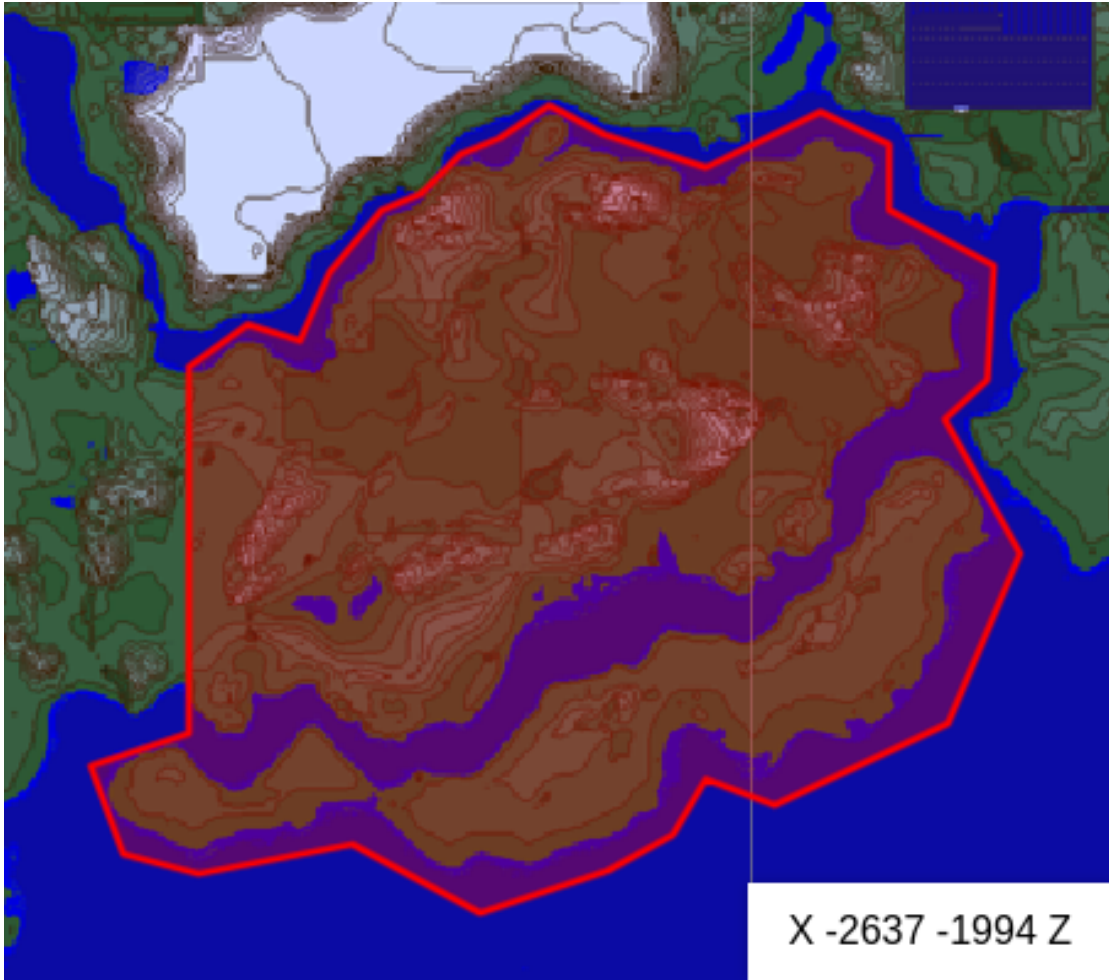

Icenia Claims Update Bill

Amend the Statute of Territory to include the following polygons as part of Icenia's claims.

Schedule 1: (shown in blue)

```
[[[-1488,-5781],[-1506,-5821],[-1470,-5866],[-1465,-5893],[-1461,-5918],[-1507,-5950],  
[-1564,-5925],[-1584,-5942],[-1590,-5966],[-1588,-5993],[-1616,-6029],[-1634,-6039],[  
-1647,-6032],[-1659,-6028],[-1671,-6037],[-1677,-6054],[-1660,-6069],[-1633,-6063],[  
-1591,-6082],[-1181,-6082],[-1140,-6092],[-1115,-6072],[-1091,-6071],[-1083,-6052],[-1  
090,-6037],[-1120,-6028],[-1176,-5984],[-1158,-5969],[-1141,-5973],[-1123,-5969],[-11  
16,-5947],[-1118,-5925],[-1114,-5895],[-1166,-5854],[-1232,-5800],[-1262,-5753],[-130  
0,-5716],[-1321,-5724],[-1336,-5744],[-1427,-5748],[-1489,-5751]]
```

Schedule 2: (shown in red)

[[[-2904,-1921],[-2905,-2144],[-2869,-2171],[-2836,-2161],[-2818,-2203],[-2787,-2240],[-2763,-2250],[-2739,-2275],[-2715,-2284],[-2685,-2304],[-2650,-2286],[-2589,-2267],[-2518,-2300],[-2477,-2280],[-2477,-2240],[-2413,-2206],[-2417,-2136],[-2443,-2112],[-2419,-2072],[-2396,-2031],[-2440,-1927],[-2547,-1877],[-2589,-1893],[-2608,-1858],[-2648,-1836],[-2727,-1811],[-2804,-1853],[-2898,-1835],[-2944,-1846],[-2965,-1901]]

Schedule 3: (shown in red)

[[[-3193,-625],[-3171,-650],[-3159,-647],[-3150,-635],[-3133,-651],[-3082,-721],[-3030,-790],[-3020,-860],[-2970,-890],[-2910,-900],[-2850,-1030],[-2818,-1035],[-2785,-1040],[-2720,-1050],[-2700,-1100],[-2780,-1162],[-2981,-1207],[-3092,-1240],[-3174,-1246],[-3225,-1201],[-3266,-1212],[-3334,-1180],[-3327,-1114],[-3348,-1075],[-3317,-1022],[-3261,-975],[-3204,-971],[-3128,-947],[-3131,-916],[-3160,-884],[-3219,-897],[-3263,-834],[-3212,-771],[-3272,-724],[-3284,-684],[-3219,-606]]]